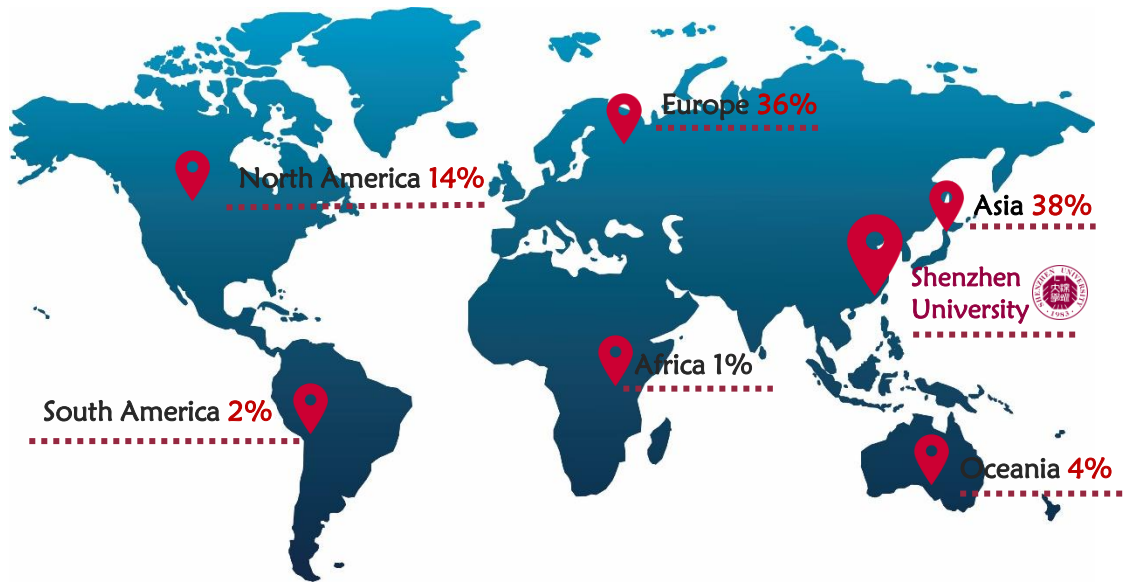

Location

From Yuehai Campus

To Hong Kong

To Shenzhen Bay Port Immigration

 About 30 mins

 About 40 mins

To Macao (by Ferry)

To Shekou Cruise Home Port

 About 30 mins

 About 40 mins with 2 transfers.

To the Bao'an airport

 About 40 mins

 About 40 mins with 1 transfer.

Global cooperation

288 partner universities and research institutions in 55 countries and regions

Asia

Hong Kong (China)	9
Macao (China)	5
Taiwan (China)	21
Japan	18
South Korea	24
Philippines	1
Thailand	1
Jordan	1
Kazakhstan	5
India	5
Malaysia	3
Singapore	5
Israel	1
Vietnam	0
Cambodia	1
Pakistan	7
Turkey	3
Mongolian	1

North America

USA	35
Canada	5
Mexico	1

South America

Argentina	1
Peru	3
Brazil	1
Cuba	0

Europe

UK	19
Ireland	3
France	14
Spain	11
Portugal	1
Slovak	1
Russia	9
Italy	9
Austria	2
Bulgaria	1
Finland	4
Germany	7
Sweden	1
Switzerland	3
Belgium	2
The Netherlands	4