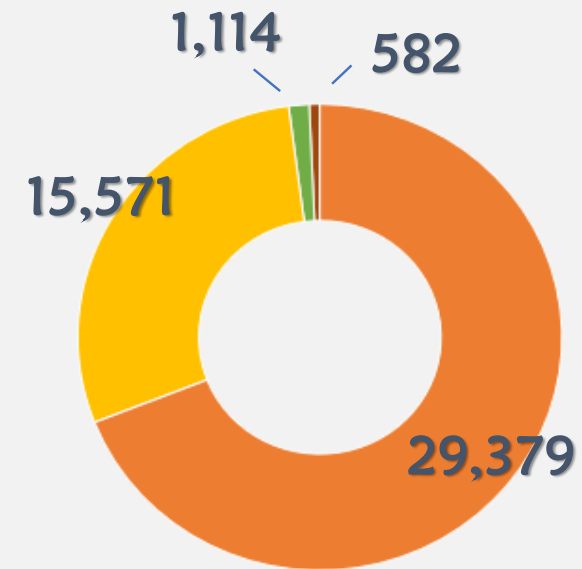

- 351-400th

- #156 in the world

QS World University
Ranking 2025

- #508

AACSB ACCREDITATION
College of Management

Academic Programs

Enrollment (~ 2025.06)

46,646 full-time students

■ Undergraduate bachelor program ■ Graduate master program
■ Graduate doctoral program ■ International students

※ **17,638** Continuing study students (part-time)

Location

-  High-speed rail
-  Airport
-  Metro station
-  Subway lines
-  Pier