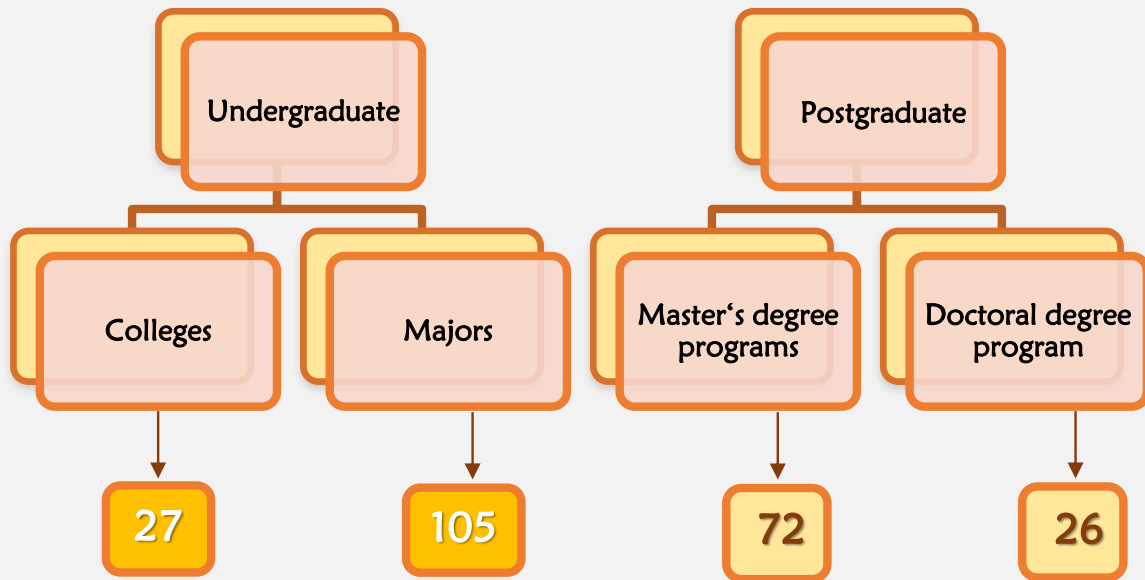

Academic Programs