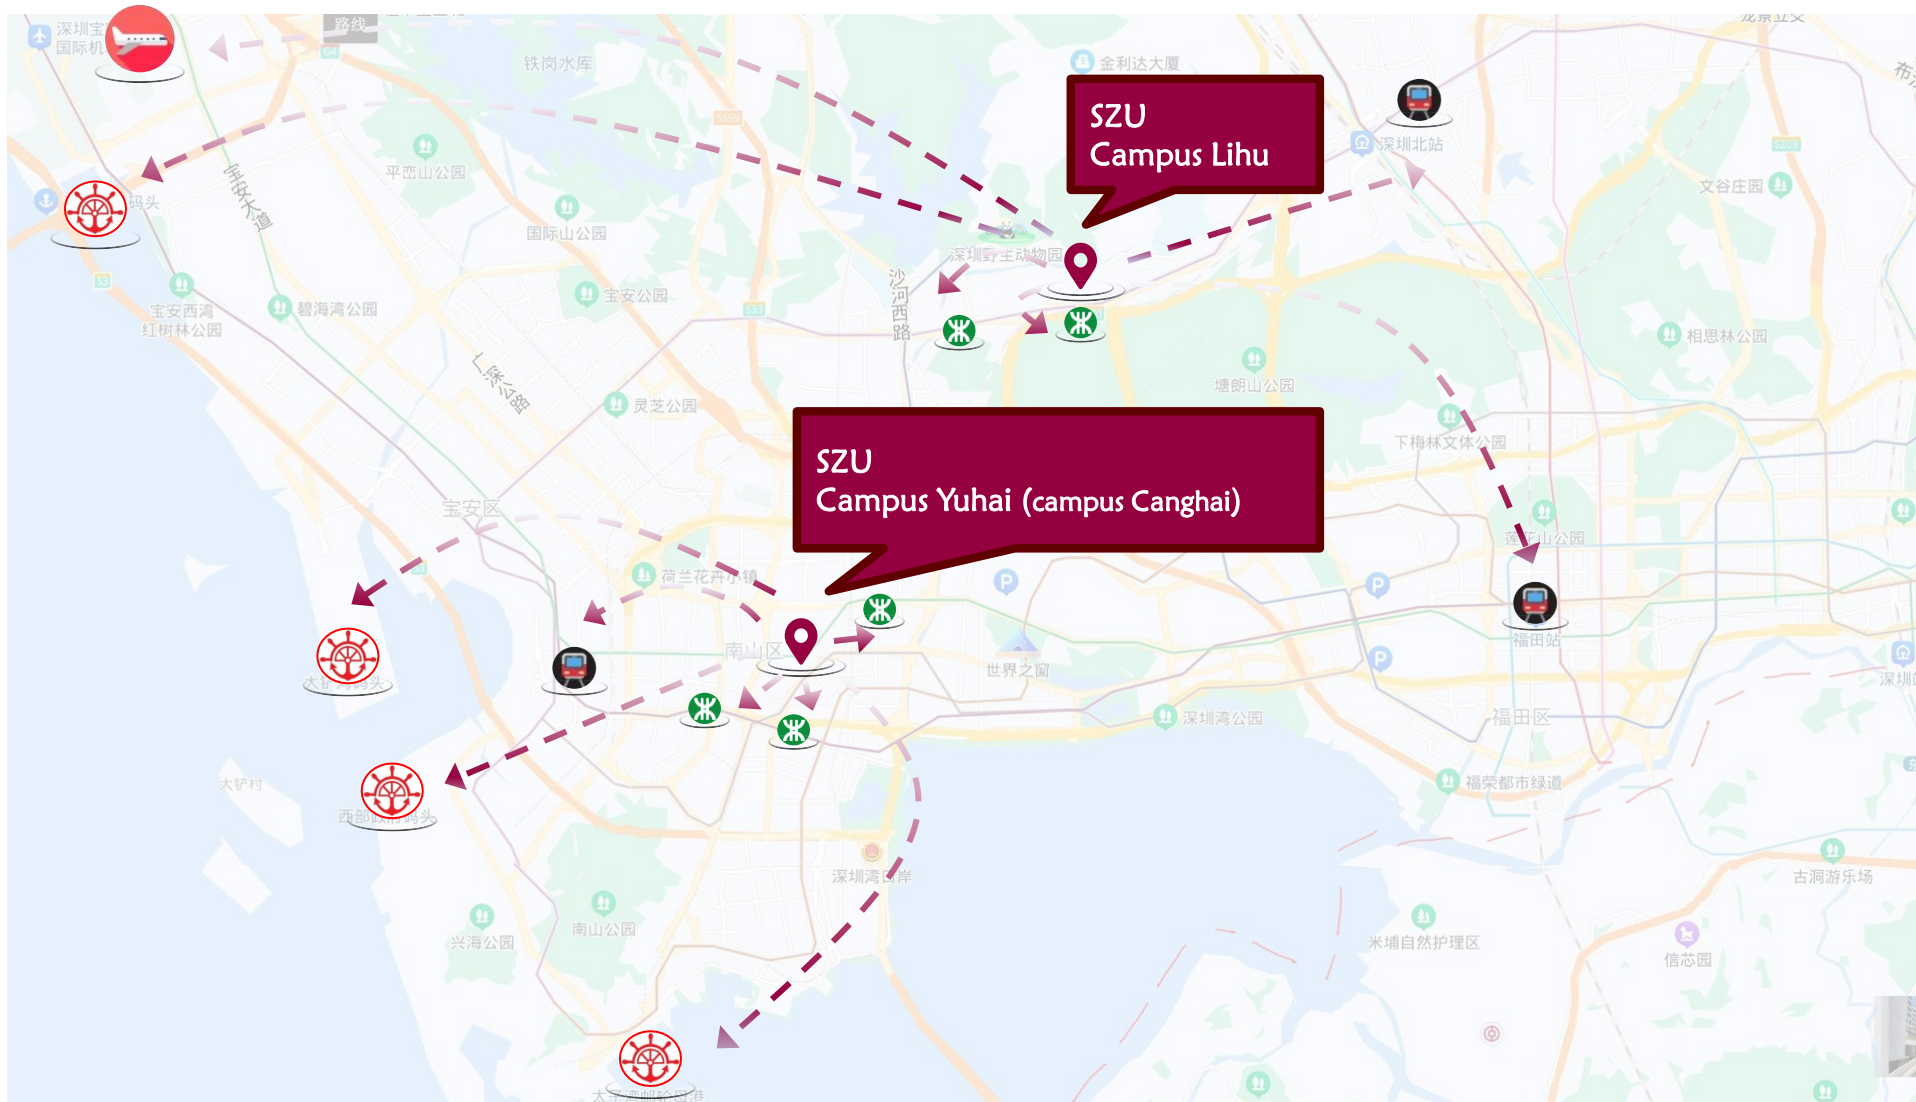

■ Undergraduate bachelor program ■ Graduate master program
■ Graduate doctoral program ■ International students

※ **17,638** Continuing study students (part-time)

Location

-  High-speed rail
-  Airport
-  Metro station
-  Subway lines
-  Pier

Campus (Yuehai & Lihu)

2.73km²

深圳大学
SHENZHEN UNIVERSITY

Campus Lihu

(*about 40-minute driving distance between Yuehai / Canghai campus
*6 shuttles between Campus Yuehai / Canghai and Campus Lihu)

Medical School

Location

From Yuehai Campus

To Hong Kong

To Shenzhen Bay Port Immigration

 About 30 mins

 About 40 mins

To Macao (by Ferry)

To Shekou Cruise Home Port

 About 30 mins

 About 40 mins with 2 transfers.

To the Bao'an airport

 About 40 mins

 About 40 mins with 1 transfer.

Global cooperation

288 partner universities and research institutions in 55 countries and regions